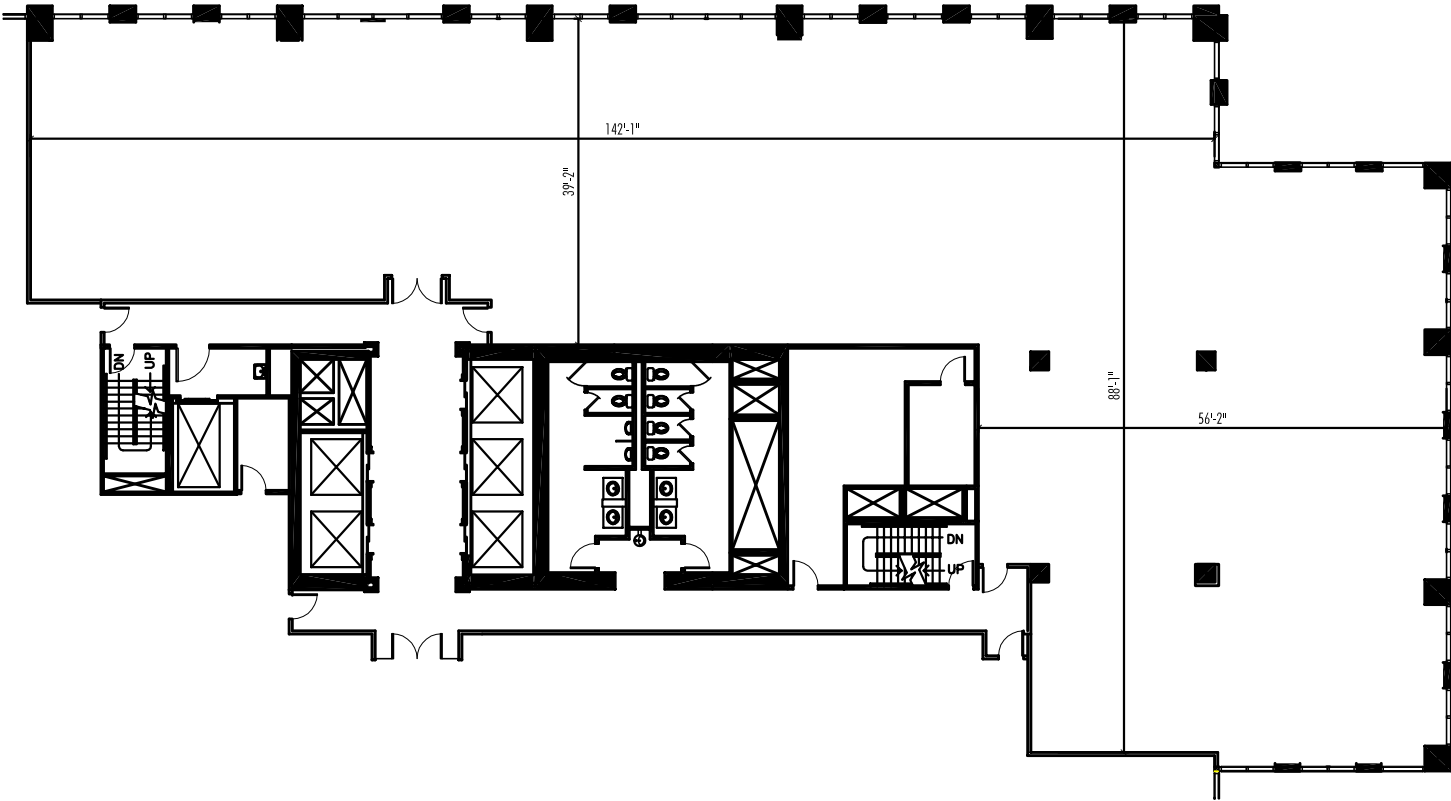

Key Plan

North

**PMRG** | PM Realty Group

Chip Roach | 404.671.4705 | croach@pmrg.com

Stephen Clifton | 404.671.4719 | sclifton@pmrg.com

**999 Peachtree • Suite 2750 • 10,273 RSF**

**Available Suite**