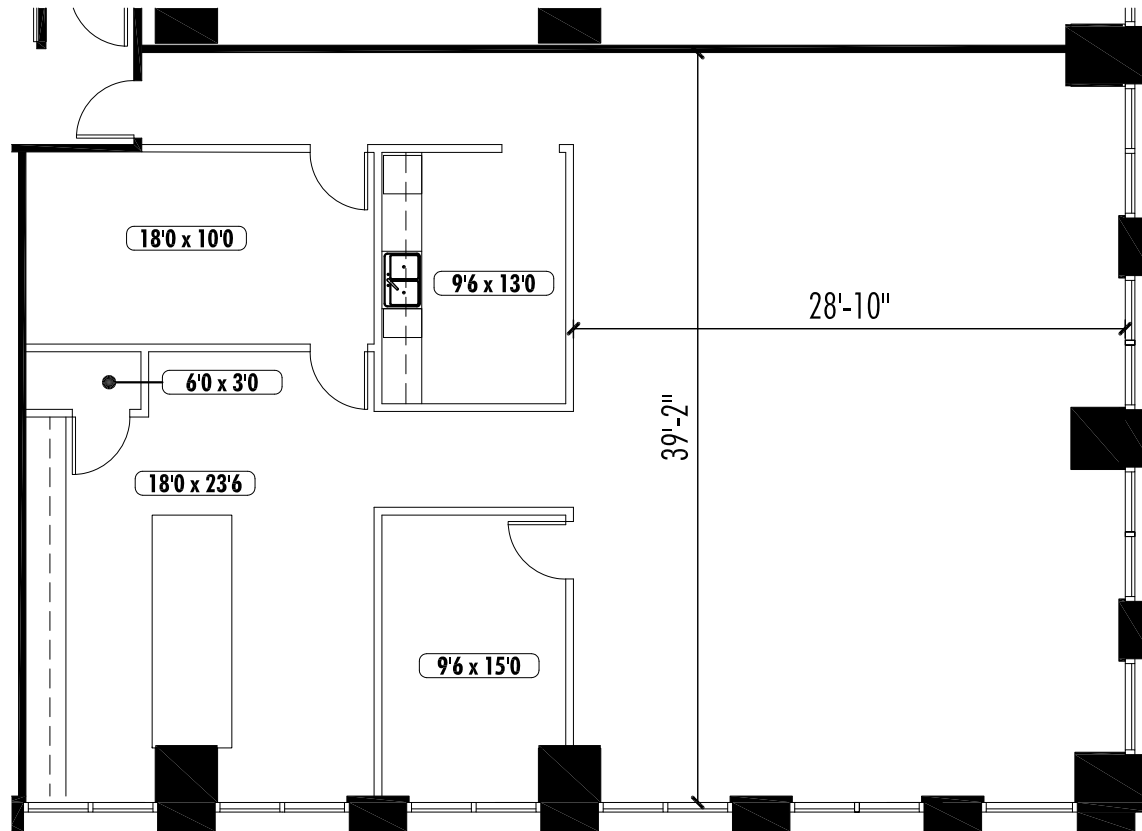

Key Plan

North 0 5 10 20

PMRG | PM Realty Group

Chlp Roach | 404.671.4705 | croach@pmrg.com

999 Peachtree • Suite 1225 • 2,669 RSF

Available Suite